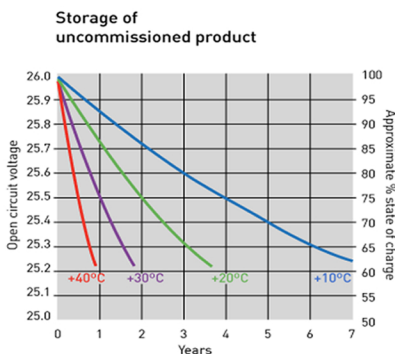

CRS is an authorized Securaplane battery facility!

CRS Offers:

- Technical support
- Servicing options
- Sales, spares and exchanges
- AOG, ready-to-go inventory
- Replacement of existing technology

Call your CRS Representative today for more information!