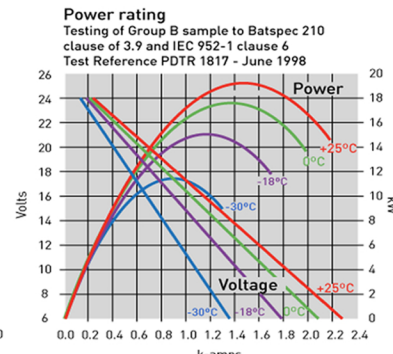

CRS is an authorized Securaplane battery facility!

CRS Offers:

- Technical support
- Servicing options
- Sales, spares and exchanges
- AOG, ready-to-go inventory
- Replacement of existing technology

Call your CRS Representative today for more information!