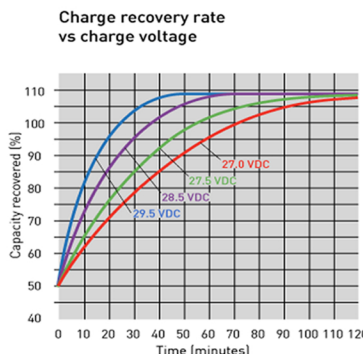

CRS is an authorized Securaplane battery facility!

CRS Offers:

- Technical support
- Servicing options
- Sales, spares and exchanges
- AOG, ready-to-go inventory
- Replacement of existing technology

Call your CRS Representative today for more information!